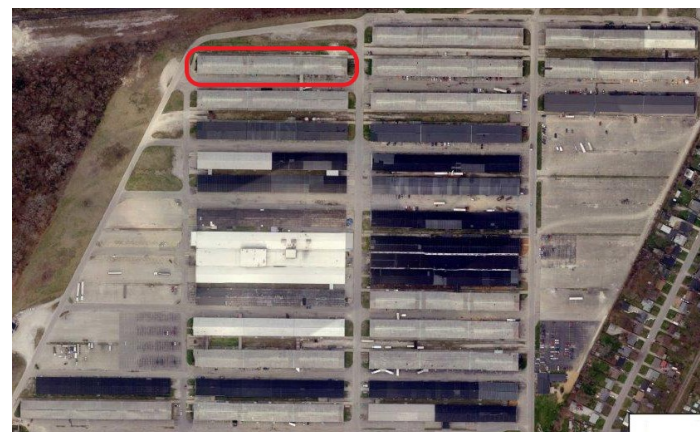

AMERICA PLACE BUSINESS PARK

JEFFERSONVILLE, IN | LOUISVILLE MSA

SPACE: 249

- **Square Feet:** 40,000
- **Office SF:** 4,600
- **Clear Height:** 14'
- **Restrooms:** 4
- **Floor:** Concrete
- **HVAC:** Gas Heaters
- **Power:** 3 Phase
- **Volts:** 480
- **Amps:** 2,500
- **Box Truck Docks:** 6
- **Drive-In Doors:** 6
- **53' Trailer Docks:** 1
 - **Can Add More!**